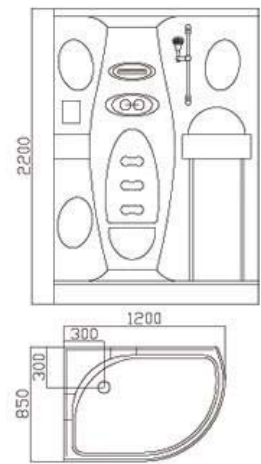

Shower Enclosures

Sauna Rooms

Shower Panels

Model :	L522
Size:	L48" x W34" x H89"
Price:	<p><b>L522</b> Qty: 1 Price: <b>\$2699</b></p> <p><a href="#">Buy Now</a></p>
Ship To:	USA.Canada
Ship Cost:	FREE
Ship Time:	2-3 Days
Description:	Special Order

**SPECIFICATION:**

Electrical Specification					
INPUT VOLTAGE	FREQUENCY	VOLTAGE CURRENT	TOTAL POWER		
220V	60 Hz	13.6 A	3000W		
Water Specification					
MIN CAPACITY	MAX CAPACITY	INFLUENT FLOW	DRAINAGE FLOW		
-	-	3-4 GAL/Min	-		
Packing Specification					
Amount	Packing Name	Packing Size	Volume	Weight	
				Net	Gross
1	Tub / Cover	49"x37"x18"	1.8' <sup>3</sup>	95lbs	132lbs
1	Board / Glass	80"x33"x21"	3' <sup>3</sup>	187lbs	232lbs